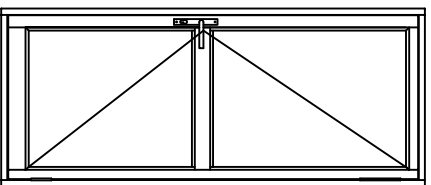

Side Hinged Doors

With x Height (mm's)
900 x 2100

With x Height (mm's)
1200 x 2100
1500 x 2100
1800 x 2100

With x Height (mm's)
900 x 2100

With x Height (mm's)
1200 x 2100
1500 x 2100
1800 x 2100

Actual Manufactured size is 10mm smaller than size shown
All glazing per National Building Regulations