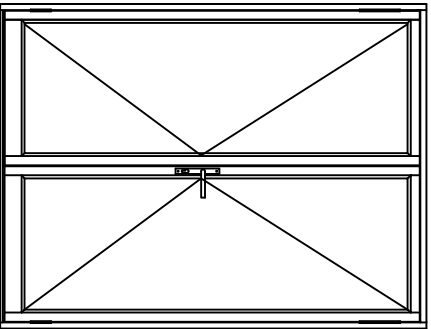

Side Hinged Doors

With x Height (mm's)
900 x 2100

With x Height (mm's)
1200 x 2100
1500 x 2100
1800 x 2100

With x Height (mm's)
900 x 2100

With x Height (mm's)
1200 x 2100
1500 x 2100
1800 x 2100

Actual Manufactured size is 10mm smaller than size shown
All glazing per National Building Regulations