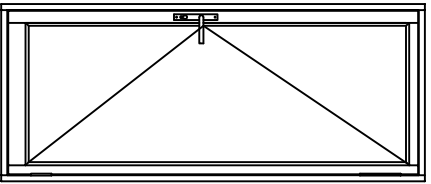

Side Hinged Doors

With x Height (mm's)
900 x 2100

With x Height (mm's)
1200 x 2100
1500 x 2100
1800 x 2100

With x Height (mm's)
900 x 2100

With x Height (mm's)
1200 x 2100
1500 x 2100
1800 x 2100

Actual Manufactured size is 10mm smaller than size shown
All glazing per National Building Regulations